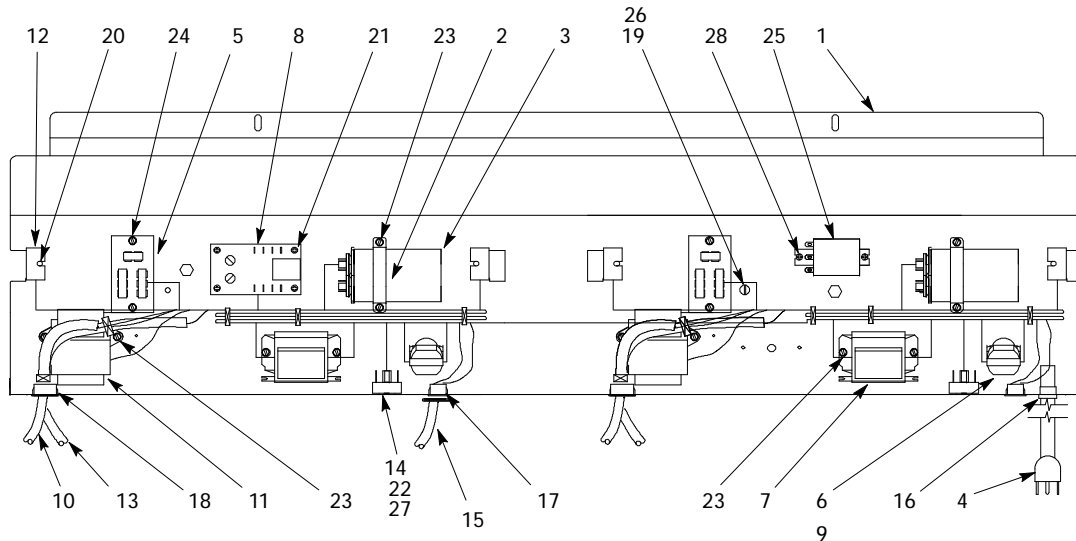

FIGURE 2. MOTOR COMPONENTS

Item No.	Part No.	Name
	620300501	Gate Solenoid Ass'y
1	28172	Plate, Solenoid Mounting
2	28173	Arm, Gate Lift
3	32957	Solenoid
4	50752	Isolator
5	50754	Bearing, Gate Arm
6	70162	Screw, No. 8-32 By 1/4-In. Long
7	70015	Hex Nut, No. 10-32
8	51689	Locktite
9	70165	Screw, No. 8-32 By 5/8-In. Long
10	70057	Lockwasher, No. 10
11	70067	Washer, .218 I.D. By .875 O.D.
12	51348	Spacer
13	71007	Spring, Solenoid Arm
14	70052	Flatwasher, No. 8
15	02101	Dual Gate Slide Kit

FIGURE 3. GATE SOLENOID ASSEMBLY

IMI CORNELIUS INC.
 ONE CORNELIUS PLACE
 ANOKA, MN 55303-6234
 1.800.238.3600

ILLUSTRATED PARTS LIST

ENDURO 300 (ED300) (POST-MIX)

FIGURE 4. ELECTRICAL BOX ASSEMBLY

Item No.	Part No.	Name
	33352	Electrical Box and Reflector Ass'y
1	29494	Box, Electrical
2	30514	Clamp, Capacitor
3	30774	Capacitor
4	30995	Power Cord
5	31107	Terminal Block
6	31620	Starter
7	31621	Ballast
8	31763	Timer, Repeat Cycle
9	32042	Socket, Starter
10	32579	Harness, Motor
11	32682	Transformer, 120/24V
12	32746	Holder, Lamp
13	32782	Harness, Dispenser Switch
14	32958	Rectifier
15	33302	Harness, Solenoid

Item No.	Part No.	Name
16	50458	Strain Relief
17	50459	Bushing, Harness
18	50475	Bushing, Jumper
19	70015	Hex Nut, No. 10-32
20	70131	Screw, SI Rd Hd, No. 4-40 By 3/8-In. Long
21	70147	Screw, Phil Rd Hd, No. 6-32 By 1/2-In. Long
22	70153	Screw, Phil Rd Hd, No. 8-32 By 3/4-In. Long
23	70215	Screw, SI Washer Hd, No. 8-32 By 1/4-In. Long
24	70217	Screw, SI Washer Hd, No. 8-32 By 1/2-In. Long
25	31206	Relay
26	70120	Screw, No. 10-32 By 1/2-In. Long
27	70075	Hex Nut, No. 6-32
28	70152	Screw, No. 6-32 By 3/8-In. Long